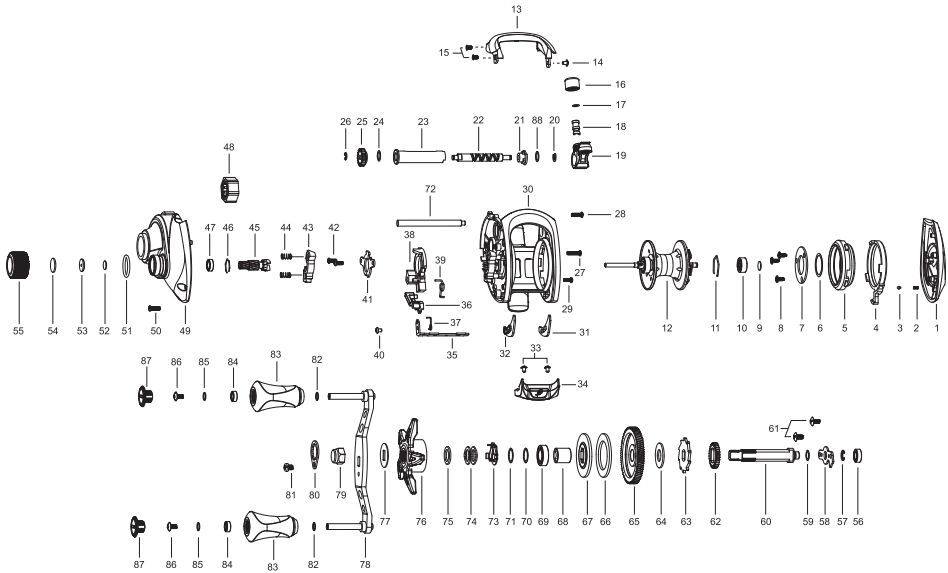

INCEPTION 6.6 LH

Key No.	Part No.	Part Name
1	5K331501	PALM SIDE COVER
2	5K274701	COIL SPRING
3	6K979701	PIN
4	5K331601	LOCK LEVER
5	5K322401	SPOOL COVER ASS'Y
6	63759703	WASHER
7	5K254402	PLATE
8	5K047003	TAP SCREW
9	6K114805	WASHER
10	6K474508	BALL BEARING
11	6K468301	RING
12	5K321001	SPOOL ASS'Y
13	5K331301	FRONT SUPPORT
14	6K797204	SCREW
15	6K314101	SCREW
16	6K704415	NUT
17	6K148801	WASHER
18	6K256501	LEVEL WIND PIN
19	5K250604	LEVEL WIND ASSY
20	6B339801	RETAINER
21	6K456801	BUSH
22	5K095601	WORM SHAFT
23	6K456403	PIPE
24	6E096503	WASHER
25	6K469301	WORM PINION
26	6B339801	RETAINER
27	6K961807	SCREW
28	6K961802	SCREW
29	6K961804	SCREW
30	5K331101	FRAME
31	5K250301	PAD-B
32	5K250201	PAD-A
33	5K047003	TAP SCREW
34	5K320201	THUMB BAR ASSY
35	5K331201	CLUTCH LINK
36	5K312301	KICK LEVER
37	5K133301	SPRING
38	5K312401	CLUTCH CAM
39	5K138401	SPRING
40	5K047001	TAP SCREW
41	5K251502	CAM PLATE
42	6K961801	SCREW
43	5K133401	CLUTCH
44	6K942501	COIL SPRING
45	5K131002	PINION
46	6K170701	RING
47	6K304001	BALL BEARING

Key No.	Part No.	Part Name
48	6K859301	O/WAY CLUTCH ASSY
49	5K331401	GEAR SIDE COVER
50	6K961804	SCREW
51	6K904901	O-RING
52	6K164605	WASHER
53	6K176903	COLLAR
54	6K174507	WASHER
54	6K177001	WASHER
55	5K321301	TENSION KNOB
56	6K170801	BALL BEARING
57	63201402	RETAINER
58	5K134901	BEARING PLATE
59	6E096503	WASHER
60	5K320804	GEAR METAL
61	6K398604	SCREW
62	6K258101	GEAR
63	6K893602	RATCHET
65	5K131304	DRIVE GEAR
66	5K039901	WASHER
67	5K040001	WASHER
68	6K859205	BUSH
69	6K582201	BALL BEARING
70	6K177301	WASHER
71	6K177302	WASHER
72	6K930403	PILLAR
73	6K259201	LEAF SPRING ASSY
74	5K027201	SPRING WASHER
75	5K174201	DU WASHER
76	5K331701	STAR DRAG
77	5K232001	WASHER
78	5K336901	HANDLE ARM ASSY
79	5K231911	NUT
80	5K005002	RETAINER
81	63520407	SCREW
82	5K128201	WASHER
83	5K255210	HANDLE KNOB ASSY
84	6K628401	BALL BEARING
85	5K128201	WASHER
86	63511816	SCREW
87	5K337201	HANDLE KNOB CAP
88	6K164404	WASHER